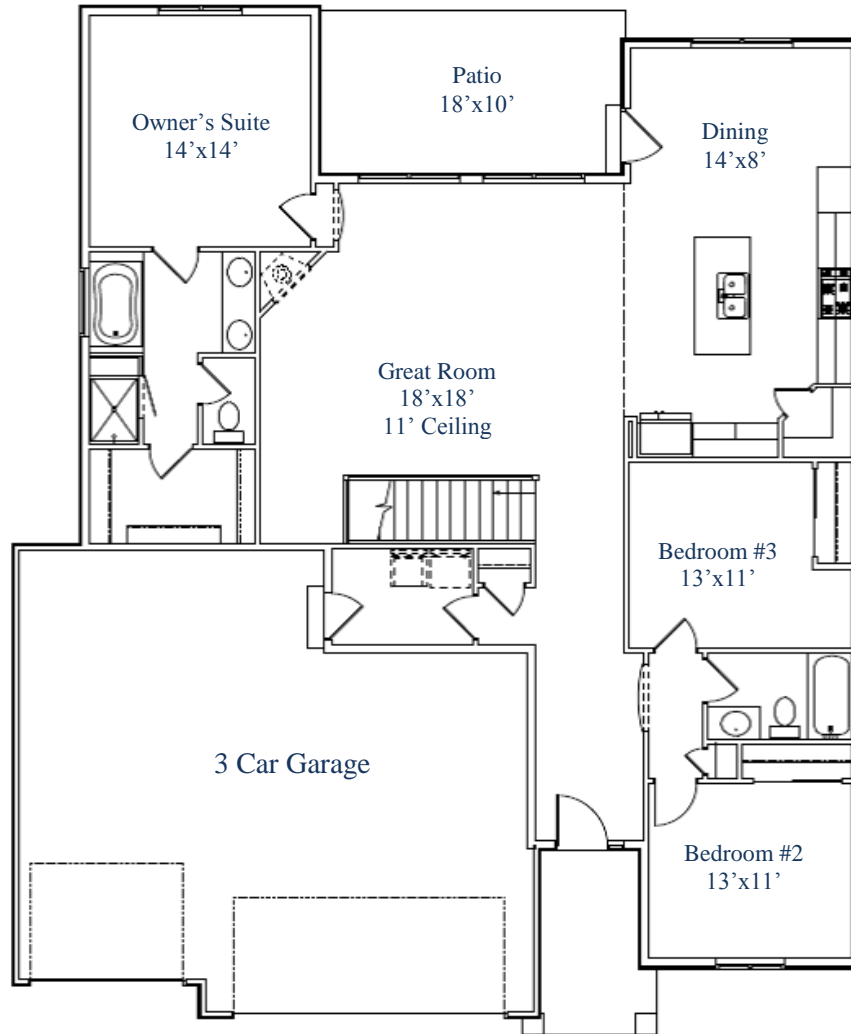

The Sophia

Bridgewater Homes | 970.371.7966 | www.BridgewaterHomes.com

This information is for illustration only and is not part of a legal contract. All dimensions are approximate, Floor plans, room sizes, exteriors, and finishes may vary. Changes made be made to floor plans, pricing, or inclusions without notice. Please contact Bridgewater Homes, LLC for further details.

The Sophia

The Sophia

1,797 Sq.Ft. Main Level

1,797 Sq.Ft. Basement (Unfinished)

3,594 Sq.Ft. Total

Bridgewater Homes | 970.371.7966 | www.BridgewaterHomes.com

This information is for illustration only and is not part of a legal contract. All dimensions are approximate. Floor plans, room sizes, exteriors, and finishes may vary. Changes made be made to floor plans, pricing, or inclusions without notice. Please contact Bridgewater Homes, LLC for further details.