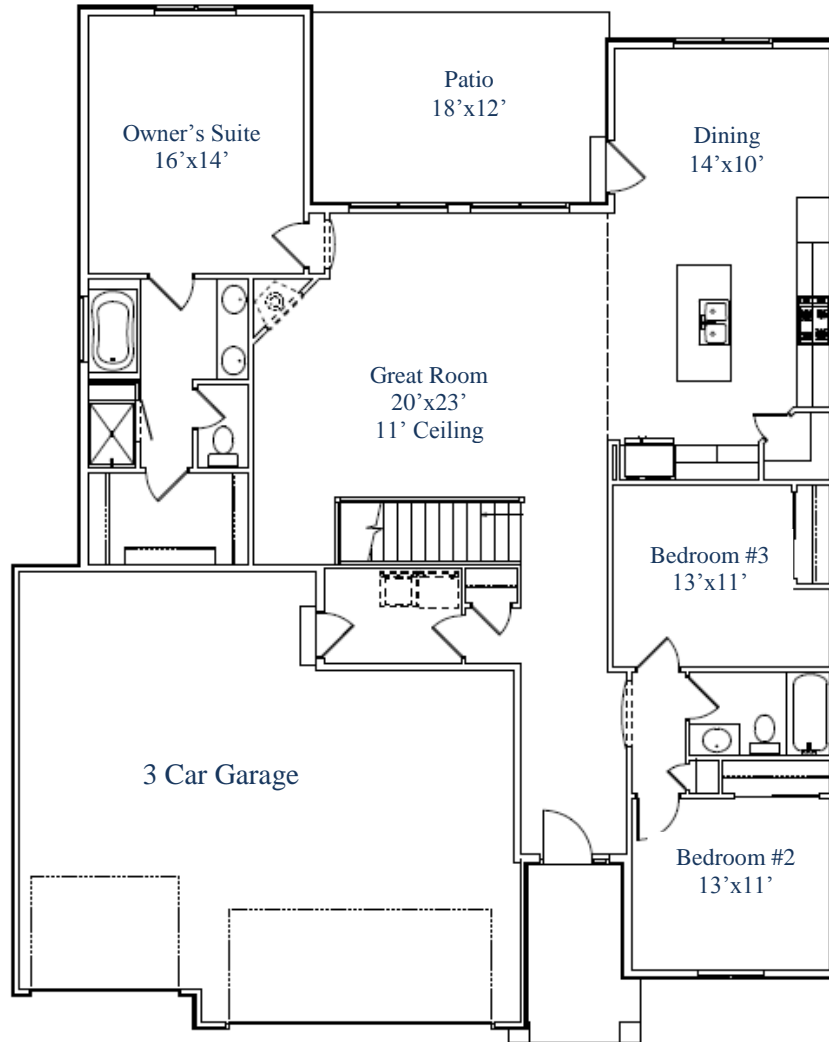

The Olivia

Bridgewater Homes | 970.371.7966 | www.BridgewaterHomes.com

This information is for illustration only and is not part of a legal contract. All dimensions are approximate, Floor plans, room sizes, exteriors, and finishes may vary. Changes made be made to floor plans, pricing, or inclusions without notice. Please contact Bridgewater Homes, LLC for further details.

The Olivia

The Olivia

1,945 Sq.Ft. Main Level

1,945 Sq.Ft. Basement (Unfinished)

3,890 Sq.Ft. Total

Bridgewater Homes | 970.371.7966 | www.BridgewaterHomes.com

This information is for illustration only and is not part of a legal contract. All dimensions are approximate, Floor plans, room sizes, exteriors, and finishes may vary. Changes made be made to floor plans, pricing, or inclusions without notice. Please contact Bridgewater Homes, LLC for further details.