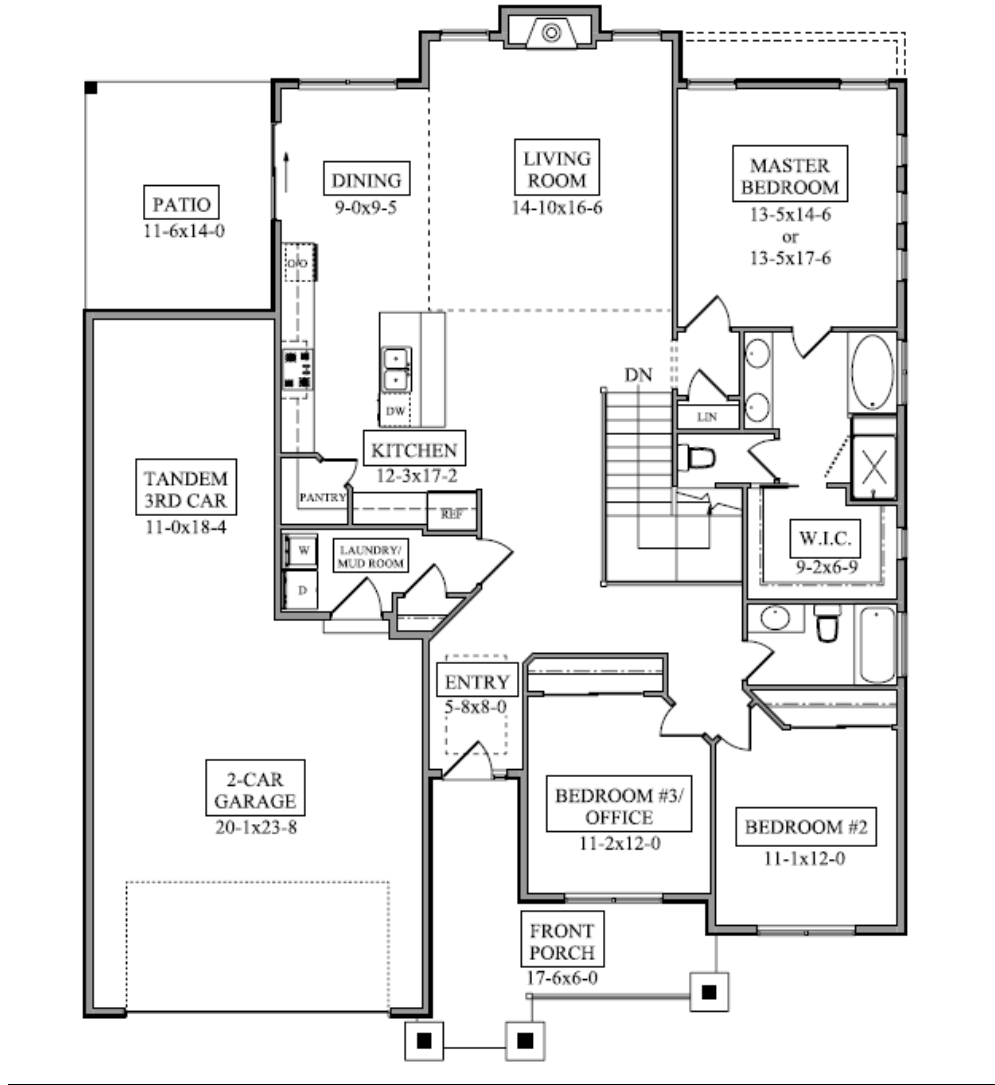

The Hudson

Bridgewater Homes | 970.371.7966 | www.BridgewaterHomes.com

This information is for illustration only and is not part of a legal contract. All dimensions are approximate, Floor plans, room sizes, exteriors, and finishes may vary. Changes made be made to floor plans, pricing, or inclusions without notice. Please contact Bridgewater Homes, LLC for further details.

The Hudson

The Hudson

1,808 Sq.Ft. Main Level
1,799 Sq.Ft. Basement (Unfinished)
3,607 Sq.Ft. Total

Bridgewater Homes | 970.371.7966 | www.BridgewaterHomes.com

This information is for illustration only and is not part of a legal contract. All dimensions are approximate. Floor plans, room sizes, exteriors, and finishes may vary. Changes made be made to floor plans, pricing, or inclusions without notice. Please contact Bridgewater Homes, LLC for further details.