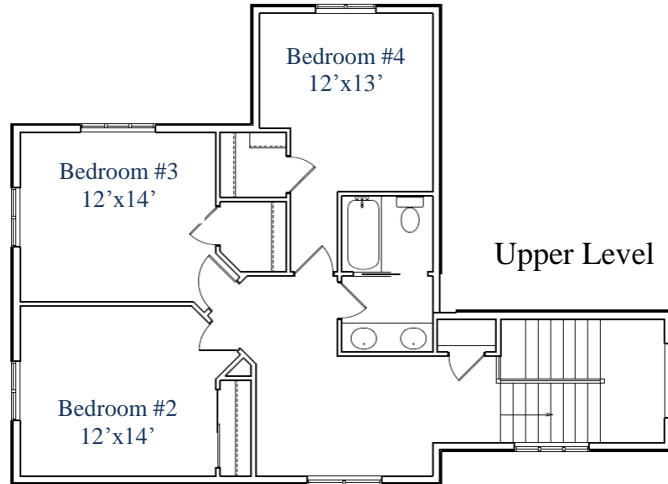

# The Franklin

**Bridgewater Homes | 970.371.7966 | [www.BridgewaterHomes.com](http://www.BridgewaterHomes.com)**

This information is for illustration only and is not part of a legal contract. All dimensions are approximate, Floor plans, room sizes, exteriors, and finishes may vary. Changes made be made to floor plans, pricing, or inclusions without notice. Please contact Bridgewater Homes, LLC for further details.

## The Franklin

1,338 Sq.Ft. Main Level  
843 Sq.Ft. Upper Level  
1,313 Basement (Unfinished)  
3,494 Sq.Ft. Total

**Bridgewater Homes | 970.371.7966 | [www.BridgewaterHomes.com](http://www.BridgewaterHomes.com)**