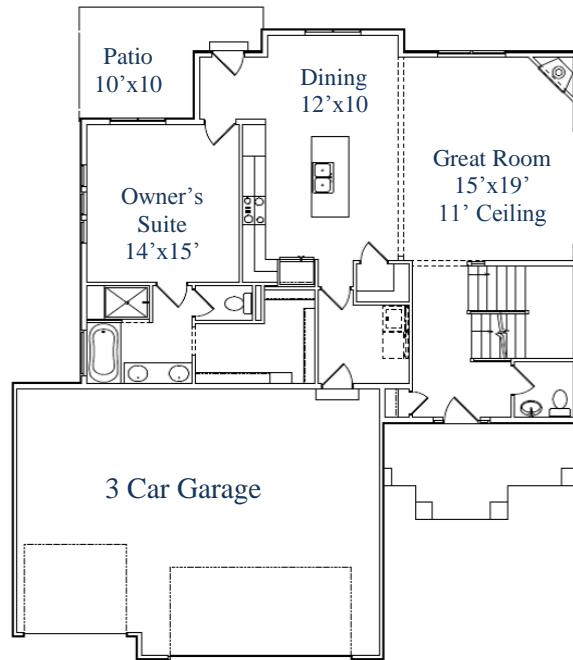

# The Franklin

**Bridgewater Homes | 970.371.7966 | [www.BridgewaterHomes.com](http://www.BridgewaterHomes.com)**

This information is for illustration only and is not part of a legal contract. All dimensions are approximate, Floor plans, room sizes, exteriors, and finishes may vary. Changes made be made to floor plans, pricing, or inclusions without notice. Please contact Bridgewater Homes, LLC for further details.

## The Franklin

1,338 Sq.Ft. Main Level  
843 Sq.Ft. Upper Level  
1,313 Basement (Unfinished)  
3,494 Sq.Ft. Total

**Bridgewater Homes | 970.371.7966 | [www.BridgewaterHomes.com](http://www.BridgewaterHomes.com)**