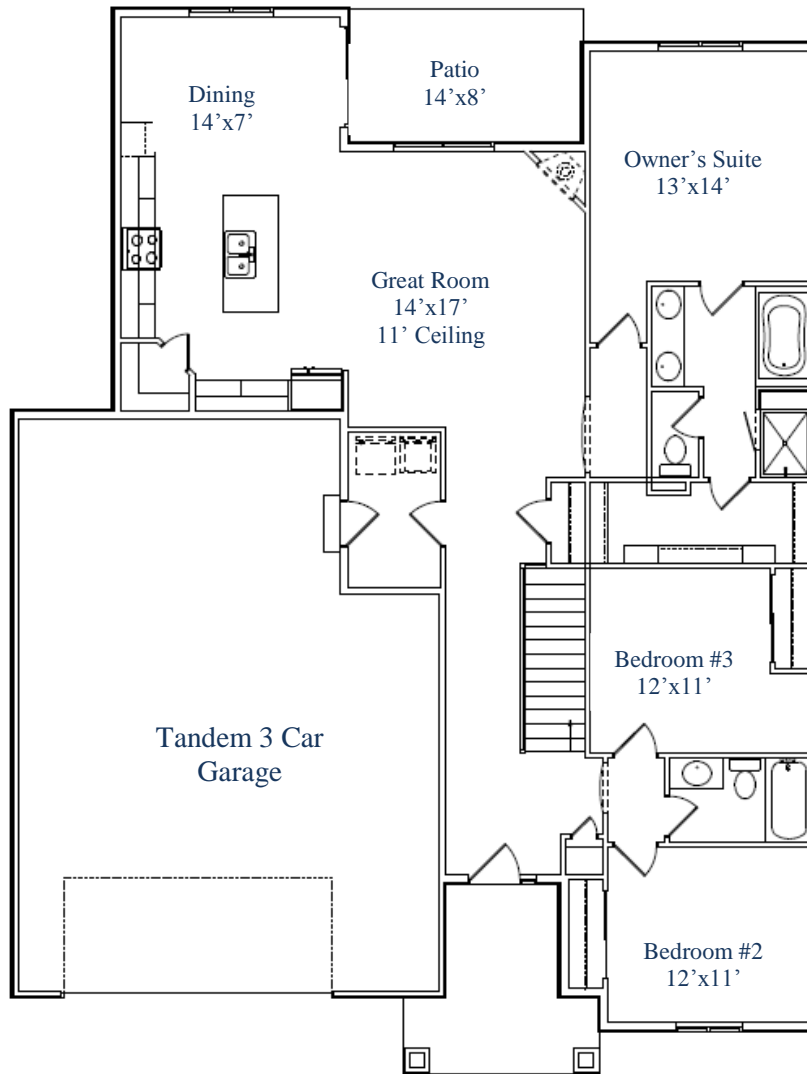

# The Amelia

**Bridgewater Homes | 970.371.7966 | [www.BridgewaterHomes.com](http://www.BridgewaterHomes.com)**

This information is for illustration only and is not part of a legal contract. All dimensions are approximate, Floor plans, room sizes, exteriors, and finishes may vary. Changes made be made to floor plans, pricing, or inclusions without notice. Please contact Bridgewater Homes, LLC for further details.

# The Amelia

---

## The Amelia

1,706 Sq.Ft. Main Level

1,680 Sq.Ft. Basement (Unfinished)

3,386 Sq.Ft. Total

**Bridgewater Homes | 970.371.7966 | [www.BridgewaterHomes.com](http://www.BridgewaterHomes.com)**

This information is for illustration only and is not part of a legal contract. All dimensions are approximate. Floor plans, room sizes, exteriors, and finishes may vary. Changes made be made to floor plans, pricing, or inclusions without notice. Please contact Bridgewater Homes, LLC for further details.