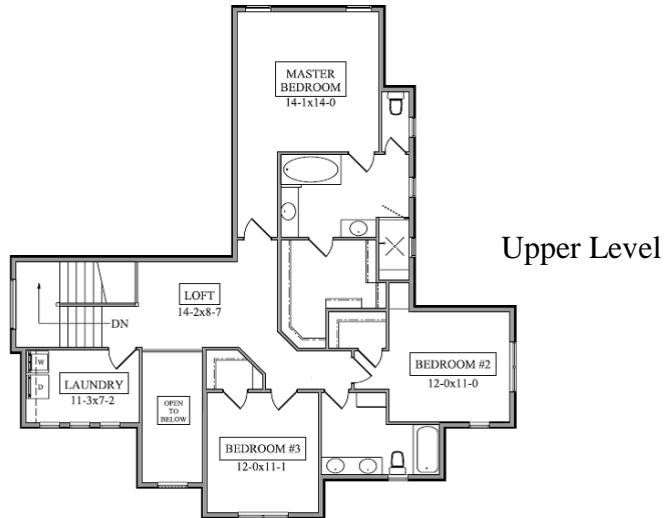

The Adeline

Bridgewater Homes | 970.371.7966 | www.BridgewaterHomes.com

This information is for illustration only and is not part of a legal contract. All dimensions are approximate, Floor plans, room sizes, exteriors, and finishes may vary. Changes made be made to floor plans, pricing, or inclusions without notice. Please contact Bridgewater Homes, LLC for further details.

The Adeline

The Adeline

1,285 Sq.Ft. Main Level
 1,263 Sq.Ft. Upper Level
 1,199 Basement (Unfinished)
3,747 Sq.Ft. Total

Bridgewater Homes | 970.371.7966 | www.BridgewaterHomes.com

This information is for illustration only and is not part of a legal contract. All dimensions are approximate, Floor plans, room sizes, exteriors, and finishes may vary. Changes made be made to floor plans, pricing, or inclusions without notice. Please contact Bridgewater Homes, LLC for further details.