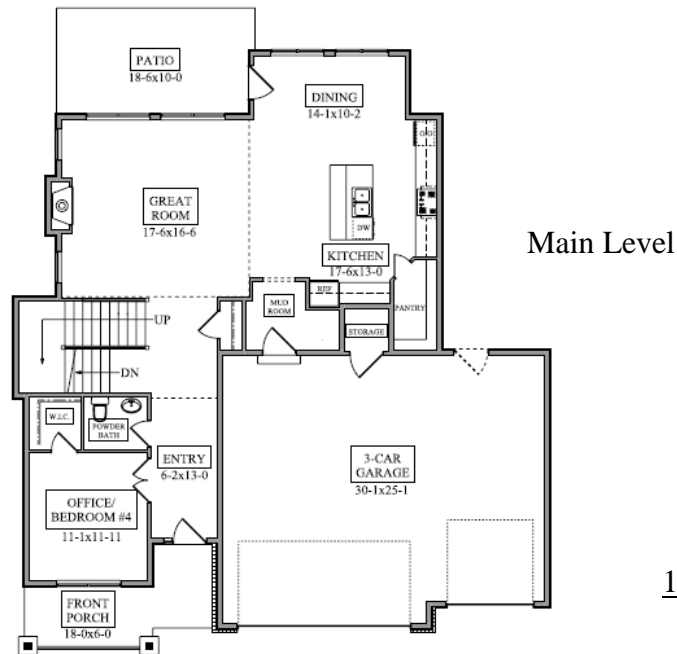

The Adeline

Bridgewater Homes | 970.371.7966 | www.BridgewaterHomes.com

This information is for illustration only and is not part of a legal contract. All dimensions are approximate, Floor plans, room sizes, exteriors, and finishes may vary. Changes made be made to floor plans, pricing, or inclusions without notice. Please contact Bridgewater Homes, LLC for further details.

The Adeline

The Adeline

1,285 Sq.Ft. Main Level
 1,263 Sq.Ft. Upper Level
 1,199 Basement (Unfinished)
3,747 Sq.Ft. Total

Bridgewater Homes | 970.371.7966 | www.BridgewaterHomes.com

This information is for illustration only and is not part of a legal contract. All dimensions are approximate, Floor plans, room sizes, exteriors, and finishes may vary. Changes made be made to floor plans, pricing, or inclusions without notice. Please contact Bridgewater Homes, LLC for further details.